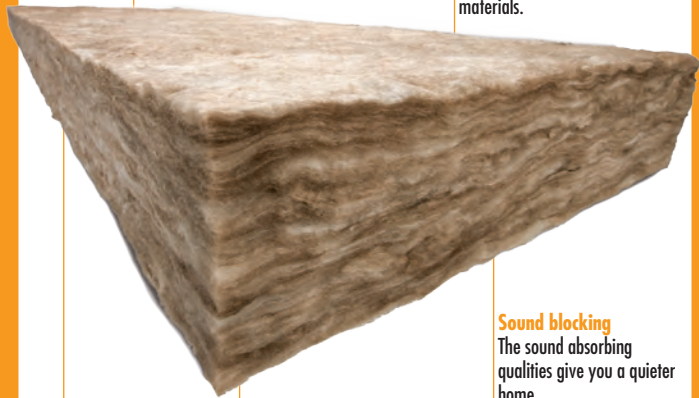

EARTHWOOL®

the feel good glasswool insulation

with **ECOSE®** TECHNOLOGY

Insulation solutions for:

Ceilings

Under floors

Walls

Internal walls
(acoustic)

Less itch

The super-soft feel comes from ECOSE® Technology, a revolutionary, patented binder based on rapidly renewable materials.

Fire safe

You'll be glad to know it's completely non-combustible.

Made using recycled glass